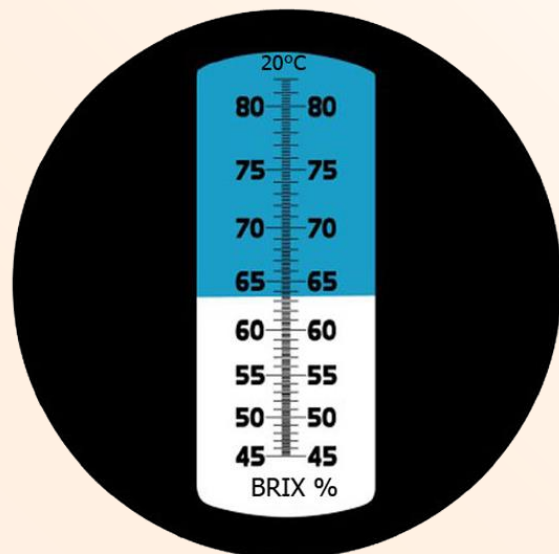

ติดต่อบริษัท เนโอนิกส์ จำกัด

Tel: 098-479-5684 หรือ 061-8268939

E-mail: sale@neonics.co.th หรือ sale@tools.in.th

www.neonics.co.th