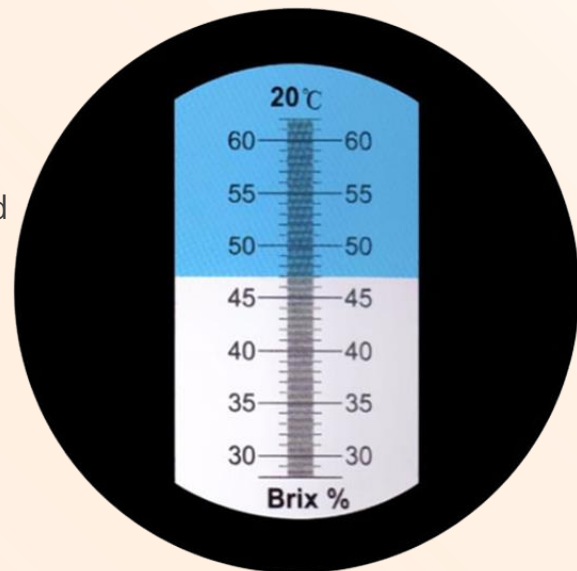

ติดต่อบริษัท เนโอนิกส์ จำกัด

Tel: 098-479-5684 หรือ 061-8268939

E-mail: sale@neonics.co.th หรือ sale@tools.in.th

www.neonics.co.th