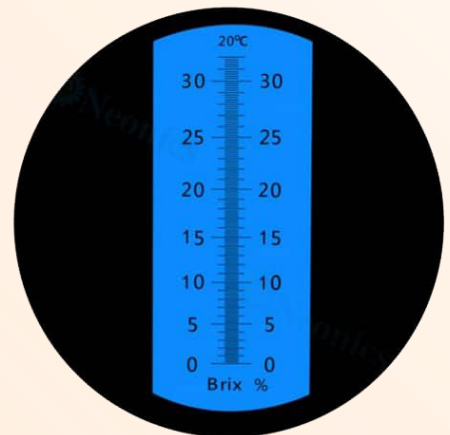

PRODUCT DATA SHEET

RHB-32ATC Brix Refractometer

1. With Built-in ATC compensation Range (Automatic Temperature Compensation) from 10°C to 30°C
2. For field use, without having to re-calibrate after changes in ambient working temperature.
3. Soft rubber eye piece for comfortable viewing
4. Equipped with scale measurement which provides direct reading
5. Accurate testing results guaranteed
6. Extremely easy-to-use and calibrate
7. Durable and built to last long
8. Adjustable manual focusing
9. Uses ambient light only which means battery or power source is not required.
10. Cushioned with soft & comfortable non-slip rubber

Specifications:

- SCALE: Brix scale: 0 to 32%Brix
- Minimum Division: 0.2%Brix
- Accuracy: 0.2%Brix
- Reference Temperature: 20°C
- ATC (Automatic Temperature Compensation)
Compensation Range: 10°C~30°C (50°F~86°F)
- Manual calibration with mini-screw driver provided